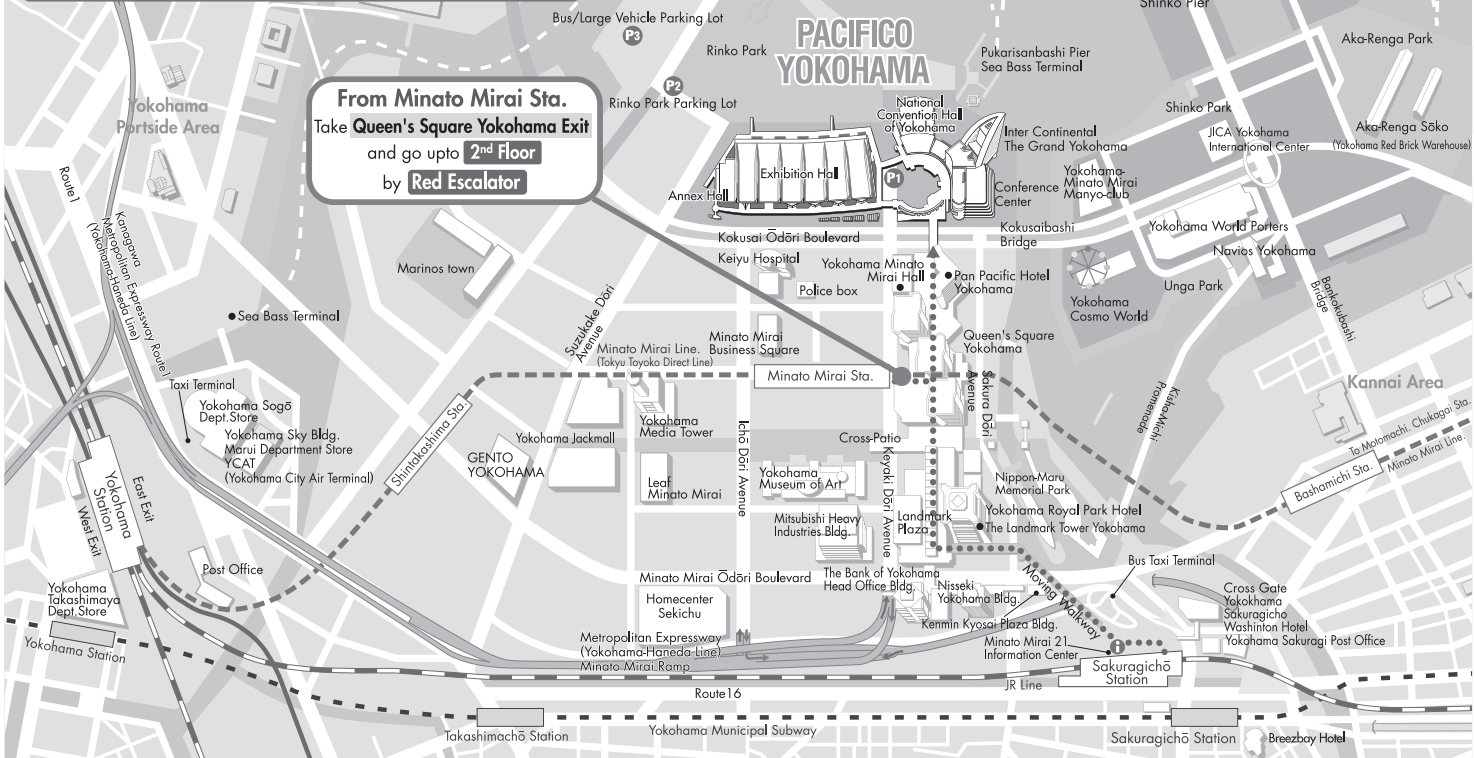

PACIFICO YOKOHAMA MAP

1-1-1 Minatomirai, Nishi-ku, Yokohama
220-0012, Japan
Information ☎+81(45)221-2155
URL: <http://www.pacifico.co.jp>

From Minato Mirai Sta.
Take **Queen's Square Yokohama Exit**
and go upto **2nd Floor**
by **Red Escalator**

Traffic Information

By Train	Shibuya Sta.	Tokyu Toyoko Line : Limited Express (Direct link to Minato Mirai Line)	30min.	Minato Mirai Sta.	on foot	3min.	
	Shinjuku Sta.	JR Shonan Shinjuku Line	29min.	Minato Mirai Line (Connecting from Tokyu Toyoko Line)	Take "Queen's Square Yokohama Exit" and go upto "2nd Floor" by Red Escalator		
By Train & Shinkansen	Tokyo Sta.	JR Tokaido Line	25min.	Yokohama Sta.	by Taxi	7min.	
	Shinagawa Sta.	Keiikyuu Express : Limited Express	15min.		(From taxi pool at 2nd basement of Porta shopping mall on the east exit)		
	Shin Yokohama Sta.	JR Yokohama Line	3min. Kikuna Sta. Tokyu Toyoko Line 6min (Connecting to Minato Mirai Line 10min. to Minato Mirai Sta.)	3min.	JR Keihin-Tohoku Line	3min.	on foot
		JR Yokohama Line (Change to Keihin-Tohoku Line at Higashikanagawa-Sta.)	15min.		Minato Mirai Sta.	by Bus	
	Yokohama Subway	15min.			by Taxi	5min.	
By Air	Narita Airport	JR Narita Express	90min.	Yokohama Sta.	Minato Mirai Line 3min. (Connecting from Tokyu Toyoko Line)	Minato Mirai Sta. on foot	3min.
		Airport Limousine Bus	90min. (120min. for PACIFICO YOKOHAMA)			Take "Queen's Square Yokohama Exit" and go upto "2nd Floor" by Red Escalator	
	Haneda Airport	Keiikyuu Express	24min.	YCAT Yokohama City Air Terminal Yokohama St. East.	by Taxi	7min.	
		Airport Limousine Bus	30min.				

Driving To Pacifico

[From Tokyo]		Toward Yokohama Park, Yokohane Route	Minato Mirai Ramp, 3min.
Metropolitan Expressway		Toward Yokohama (over Bay bridge), Wangan Route	Minato Mirai Ramp, 3min.
[From Kansai or Chubu]		Tomei Expressway Yokohama Machida IC	Hodogaya Bypass, 20min ▶ Kariba IC ▶ Toward Yokohama, Metropolitan Expressway, Kariba Route, 10min ▶ Minato Mirai Ramp, 3min ▶