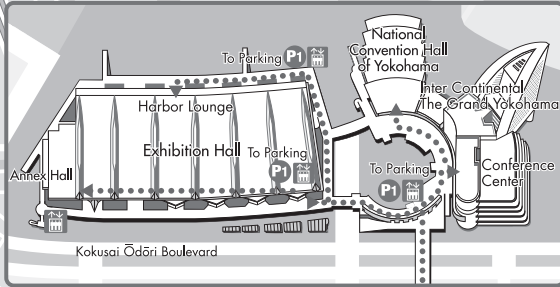

PACIFICO YOKOHAMA MAP

1-1-1 Minatomirai, Nishi-ku, Yokohama
220-0012, Japan
Information ☎+81(45)221-2155
URL: <http://www.pacifico.co.jp>

From Minato Mirai Sta.
Take **Queen's Square Yokohama Exit**
and go upto **2nd Floor**
by **Red Escalator**

Parking Lot

P1 Minato Mirai Public Parking Lot ☎045-221-1301	Capacity: 1,200 (Standard-sized car)	Open 24 hours	Rates: ¥260/30min. *Weekday Discount : 8:00~23:00 ¥1,300 for max half-rate *Late Night Discount : 0:00~ 6:00
P2 Rinko Park Parking Lot ☎045-221-2175	Capacity: 100 (Standard-sized car)	10:00~21:00	Rates: ¥500/1hour
P3 Bus/Large Vehicle Parking Lot ☎045-221-1302	Capacity: 40 (Bus, Large Vehicle)	Open 24 hours (Loading and unloading: 7:00~22:00)	Rates: ¥500/30min. *Late Night Discount : 22:00~7:00 half-rate