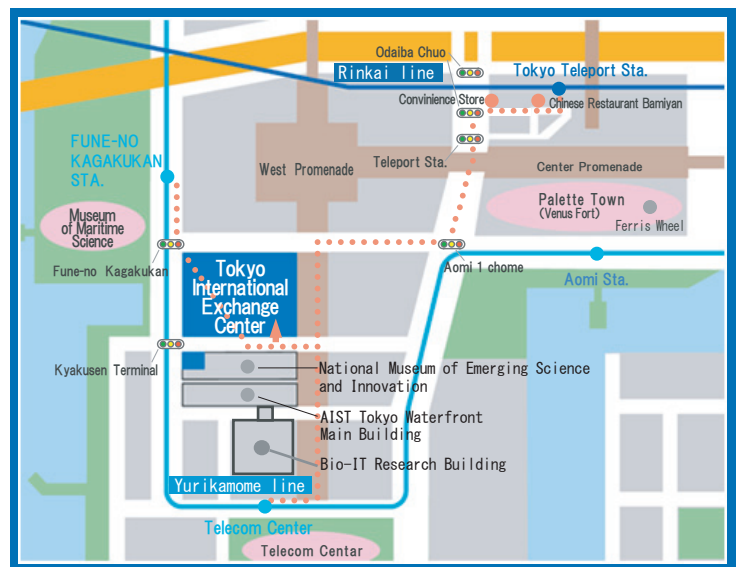

# ODAIBA AREA MAP

Tokyo International Exchange Center

Tel: 03-5520-6033

Administration Office, Tokyo International Exchange Center

Tel: 03-5520-6000