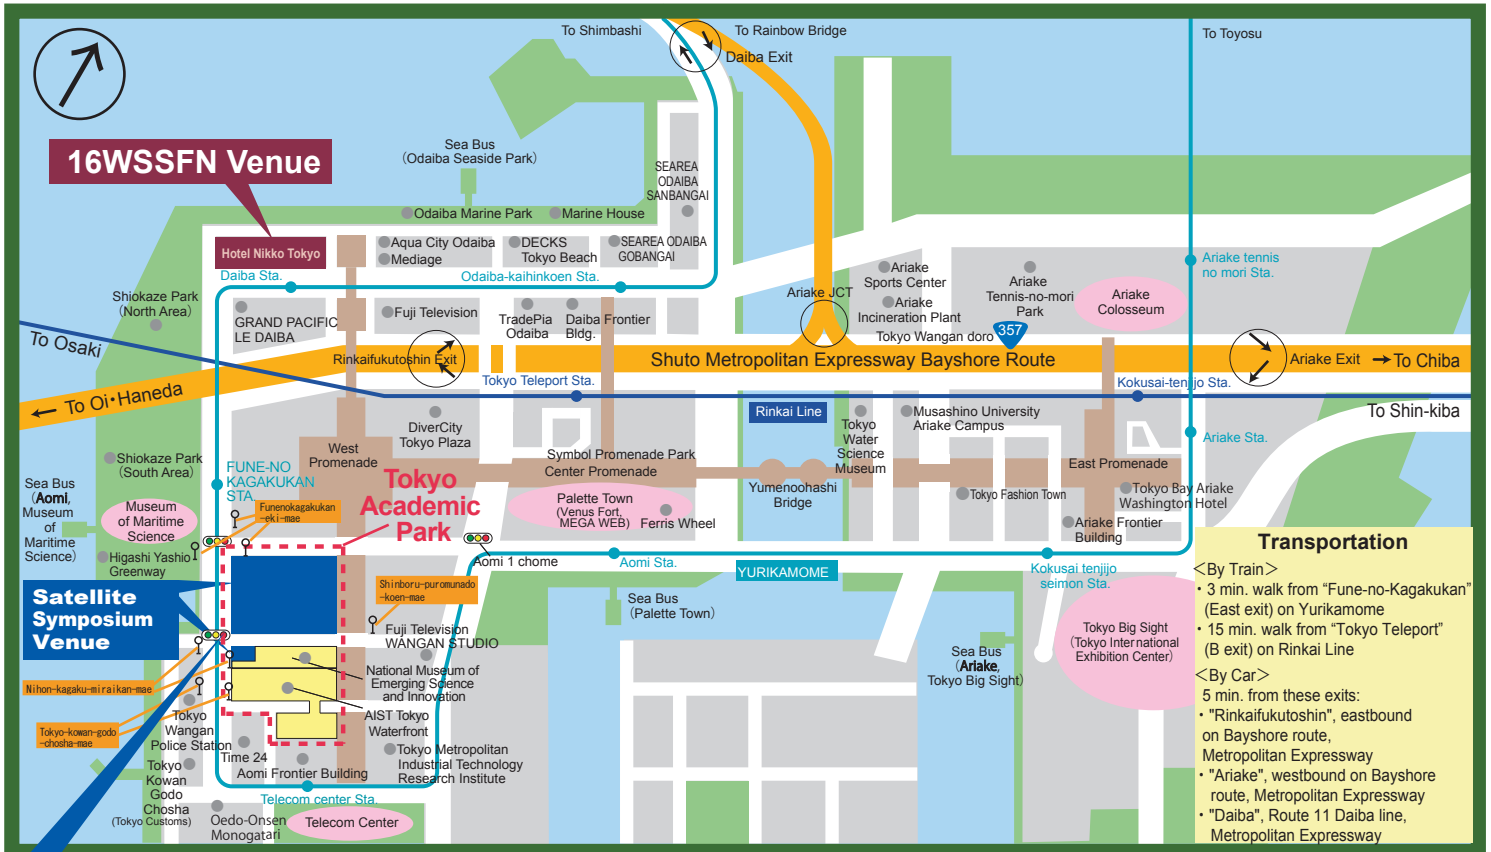

# ODAIBA AREA MAP

Tokyo International Exchange Center

Tel: 03-5520-6033

Administration Office, Tokyo International Exchange Center

Tel: 03-5520-6000