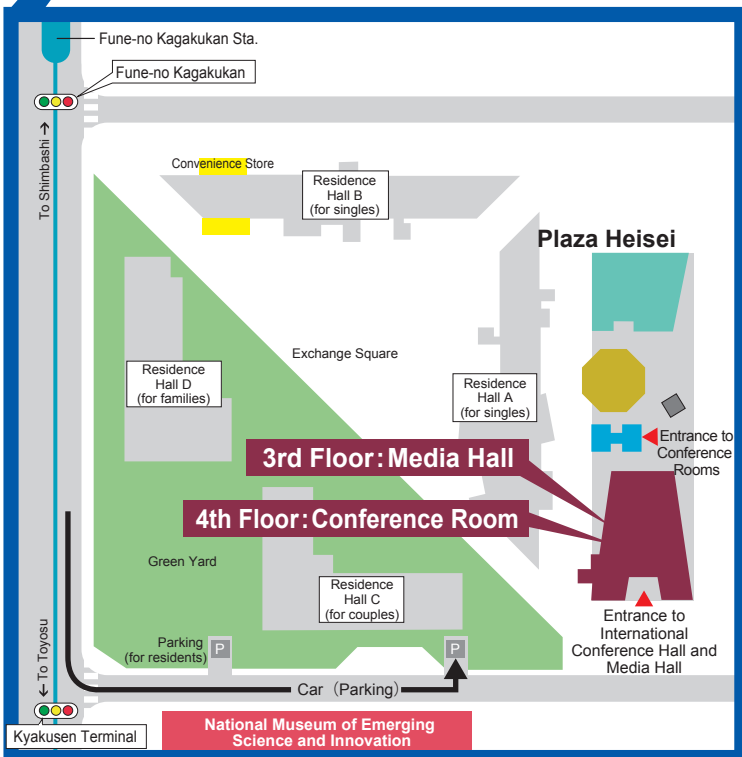

# ODAIBA AREA MAP

Tokyo International Exchange Center

Tel: 03-5520-6033

Administration Office, Tokyo International Exchange Center

Tel: 03-5520-6000